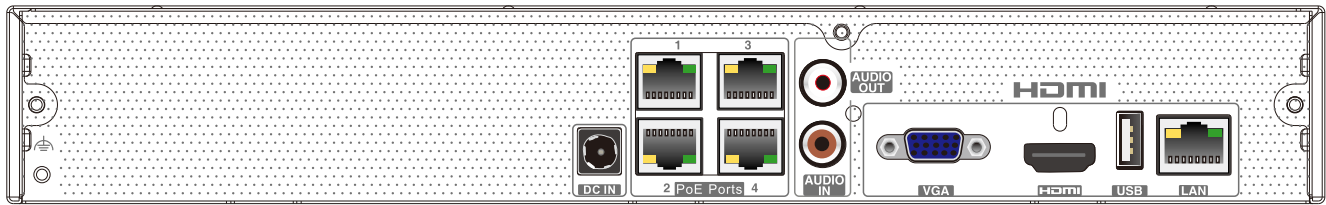

Rear Panel

TD-3104H1-4P-B2-B

TD-3108H1-8P-B2-B